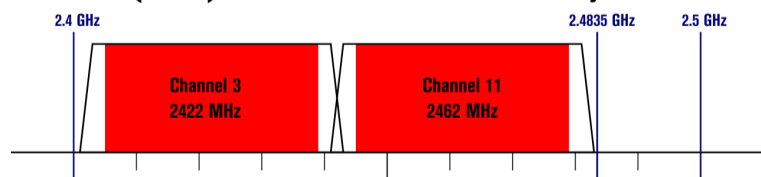

Non-Overlapping Channels for 2.4 GHz WLAN

802.11b (DSSS) channel width 22 MHz

802.11g/n (OFDM) 20 MHz ch. width - 16.25 MHz used by sub-carriers

802.11n (OFDM) 40 MHz ch. width - 33.75 MHz used by sub-carriers